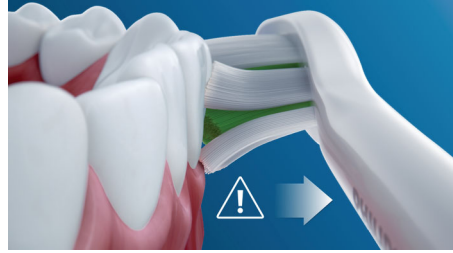

Safe and gentle

You can be sure of a safe brushing experience: our sonic technology is suitable for use with braces, fillings, crowns, and veneers, and helps prevent cavities and improve gum health.

The only true sonic technology

Philips Sonicare's advanced sonic technology pulses water between teeth, and its brush strokes break up plaque and sweep it away for an exceptional daily clean.

Too much pressure?

You may not notice if you're brushing too hard, but your toothbrush will. If you start taking it out on your gums, the toothbrush will make a pulsing sound as a reminder to ease off on the pressure.

BrushSync technology

A microchip-enabled technology that detects and synchronizes the smart brush head with the smart handle. The smart handle and smart brush head pair is a powerful combination that enables Smart mode pairing and Smart replacement reminders.