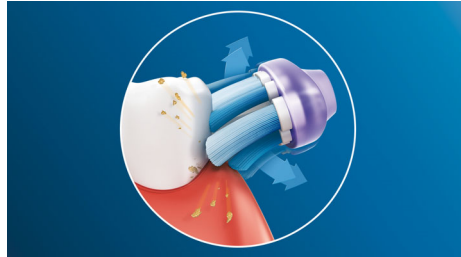

Healthy teeth start with healthy gums. Take care of yours with our Premium Gum Care brush head. Soft sides flex and adapt to the contours of your gums, giving you 2x more surface contact** for superior plaque removal at the gum line.

PHILIPS

sonicare

Highlights

Focus on gum health

With the Philips Sonicare Premium Gum Care brush head, even the deepest clean is gentle. As your toothbrush moves along the gum line, Premium Gum Care's flexible sides and bristles absorb any excess pressure so your gums are protected, even if you brush too hard. Bristles work hard to remove plaque and bacteria along the gum line helping to improve gum health. Thanks to this brush head's curved design, you can be sure of maximized bristle contact.

Adaptive cleaning technology

You get a personalized clean every time you brush with our adaptive cleaning technology. Soft rubber sides flex to let Premium Gum Care adapt to the shape of your teeth and gums, absorbing any excess brushing pressure and enhancing our sonic cleaning power. Bristles can then adjust to the shape of your teeth and gums so you get up to 2x more surface contact than a regular brush head** for deeper cleaning even in hard-to-reach areas.

Say goodbye to plaque

Thanks to its flexible design, Premium Gum Care removes up to 10x more plaque than a manual toothbrush. It moves to enhance our unique Philips Sonicare cleaning technology so that however you brush, you get an exceptional clean you can see and feel.