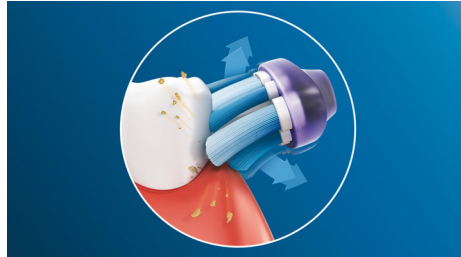

Healthy teeth start with healthy gums. Take care of yours with our Premium Gum Care brush head. Soft sides flex and adapt to the contours of your gums, giving you 2x more surface contact** for superior plaque removal at the gum line.

PHILIPS

sonicare

Highlights

Focus on gum health

With the Philips Sonicare Premium Gum Care brush head, even the deepest clean is gentle. As your toothbrush moves along the gum line, Premium Gum Care's flexible sides and bristles absorb any excess pressure so your gums are protected, even if you brush too hard. Bristles work hard to remove plaque and bacteria along the gum line helping to improve gum health. Thanks to this brush head's curved design, you can be sure of maximized bristle contact.

Adaptive cleaning technology

You get a personalized clean every time you brush with our adaptive cleaning technology. Soft rubber sides flex to let Premium Gum Care adapt to the shape of your teeth and gums, absorbing any excess brushing pressure and enhancing our sonic cleaning power. Bristles can then adjust to the shape of your teeth and gums so you get up to 2x more surface contact than a regular brush head** for deeper cleaning even in hard-to-reach areas.

Say goodbye to plaque

Thanks to its flexible design, Premium Gum Care removes up to 10x more plaque than a manual toothbrush. It moves to enhance our unique Philips Sonicare cleaning technology so that however you brush, you get an exceptional clean you can see and feel.