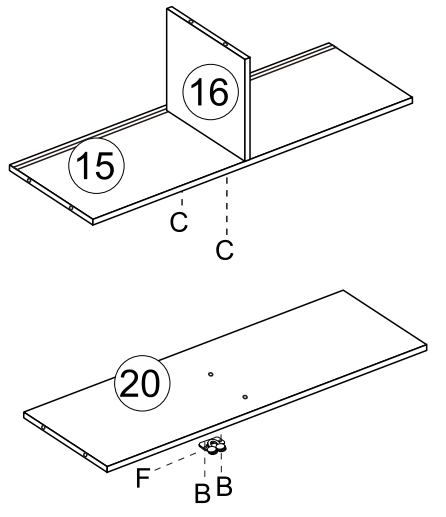

Made in China.

- Material: MDF + pine
- Colour: Sky Blue
- Measurements: 60cm x 30cm x 90cm
- Weight: 11.7kg

Please read and retain these instructions for future reference.

Please read instructions before assembling.

	Ax8
	Bx36
	Cx41
	Dx8
	Ex4
	Fx3
	Gx6
	Hx3
	Ix1
	Jx1
	Kx2
	Lx1
	Mx2

3

4

9

10

5

6

11