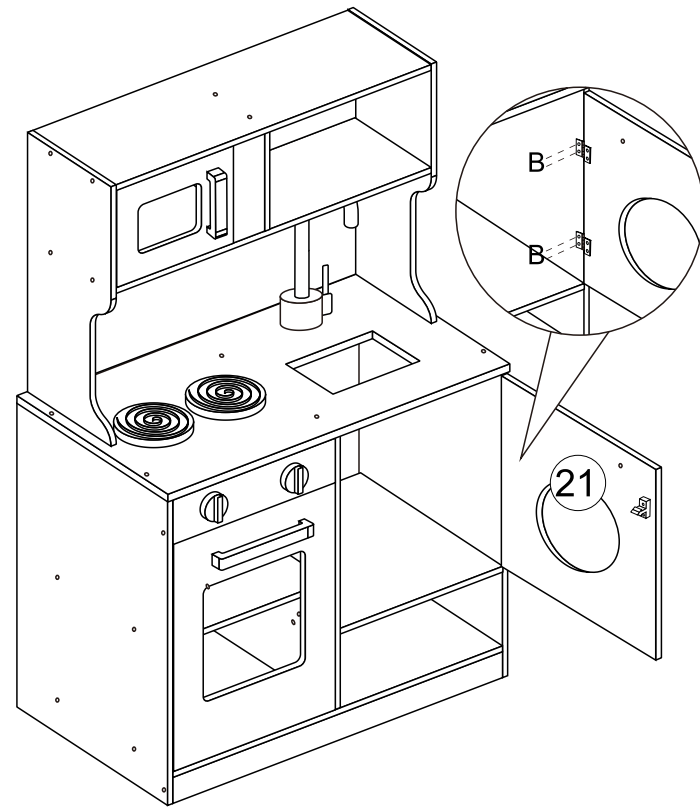

Made in China.

- Material: MDF + pine
- Colour: Sky Blue
- Measurements: 60cm x 30cm x 90cm
- Weight: 11.7kg

Please read and retain these instructions for future reference.

Please read instructions before assembling.

12

7

8

13

14

15

16

17