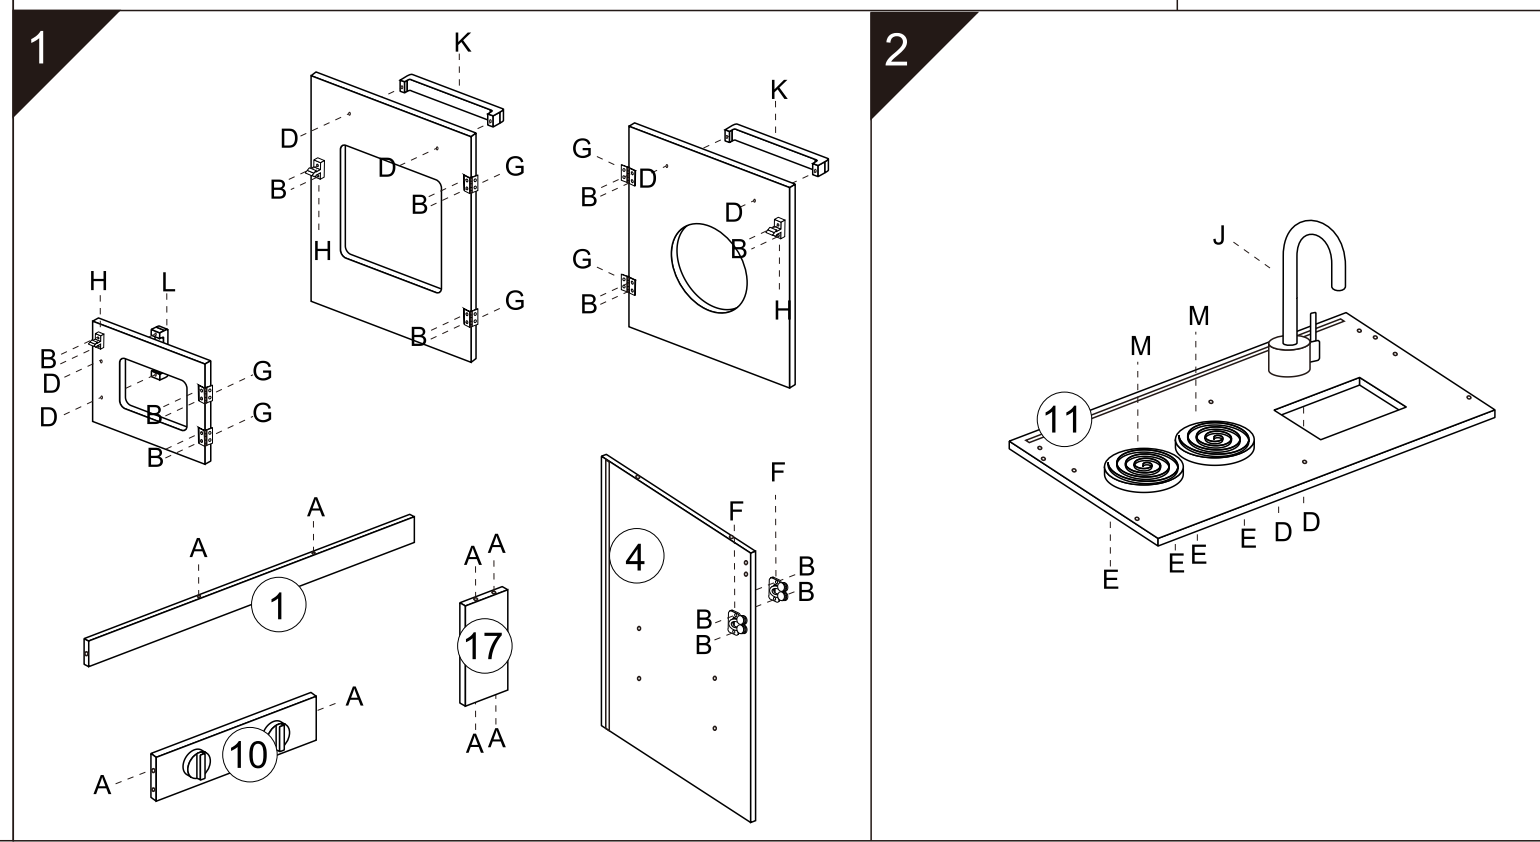

Ax8
	Bx36
	Cx41
	Dx8
	Ex4
	Fx3
	Gx6
	Hx3
	Ix1
	Jx1
	Kx2
	Lx1
	Mx2