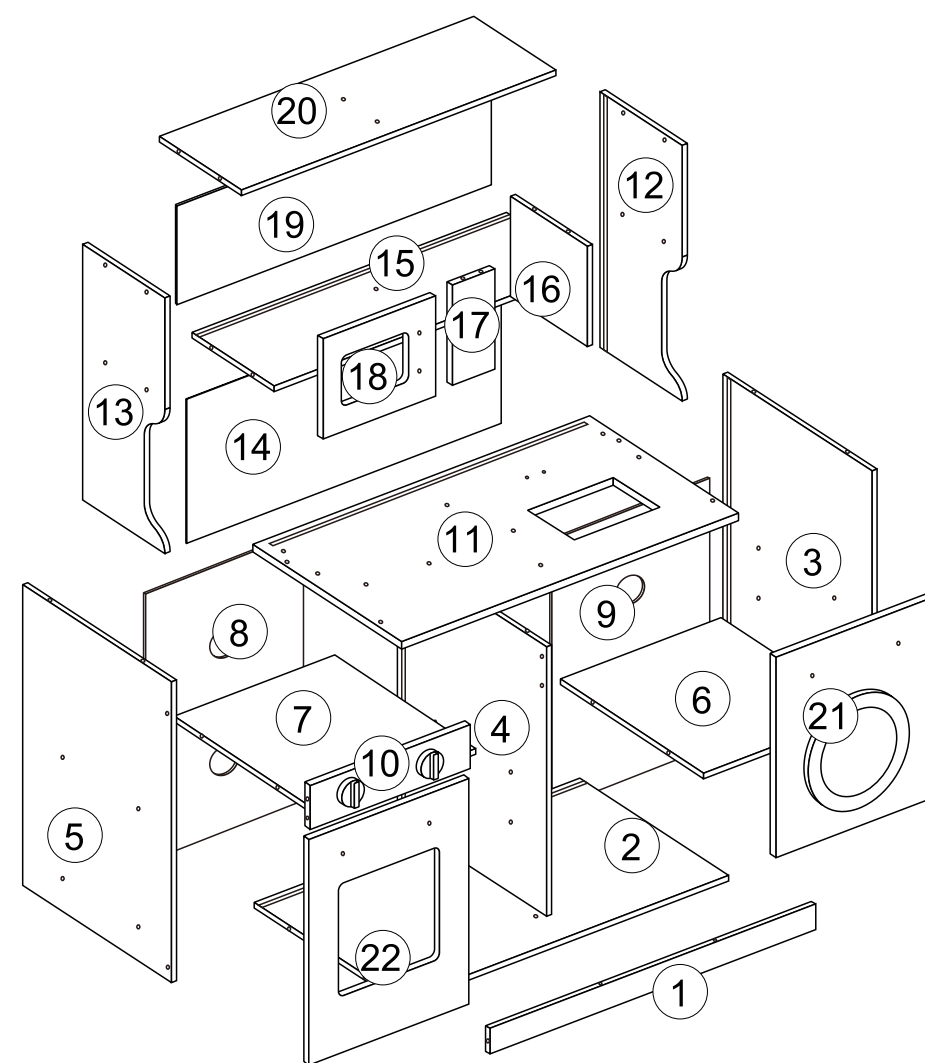

Assembly instruction
Wooden Kitchen Set, sky blue
Model no: WK8072

WARNING!
SMALL PARTS - Choking and suffocation hazard. Not recommended for children under 36 months.

WARNING!
ADULT ASSEMBLY REQUIRED
- Keep away from children until assembled.

Made in China.

- Material: MDF + pine
- Colour: Sky Blue
- Measurements: 60cm x 30cm x 90cm
- Weight: 11.7kg

Please read and retain these instructions for future reference.

Please read instructions before assembling.

Assemble on a soft and smooth area.

To avoid suffocation or choking, keep all bags and small parts away from babies and children,

Please keep the product and all parts away from children before full assembly has been completed by an adult. Product includes small parts, with potentially hazardous sharp points and edges in the unassembled state.

Do not stand, jump or play on this product.

Cease using the product if it is cracked or it becomes broken.

Do not sway the product while in use.

This product is for indoor use only.

Long term exposure to the sun is not recommended in order to avoid plastic discoloration.

Cleaning: Wipe wood with a damp cloth. Wash any plastic parts with mild dish soap. Do not place any parts in the dishwasher. Wash the products thoroughly before and after use, especially for the metal parts.

	Ax8
	Bx36
	Cx41
	Dx8
	Ex4
	Fx3
	Gx6
	Hx3
	Ix1
	Jx1
	Kx2
	Lx1
	Mx2